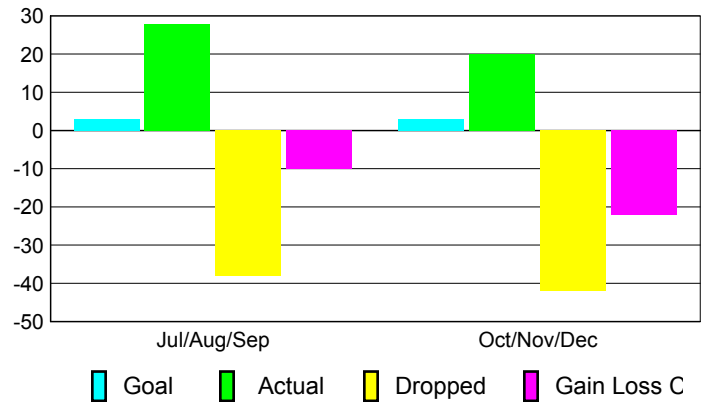

Membership Results 2010-2011

Goal, New, Dropped, Gain/Loss