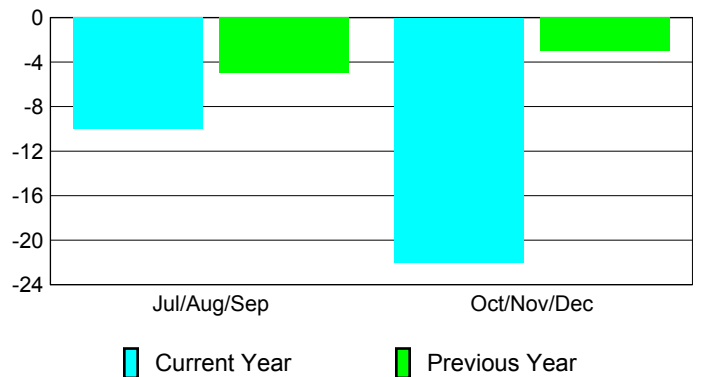

Comparison of Membership Gain/Loss

Current Year Compared to the Previous Year